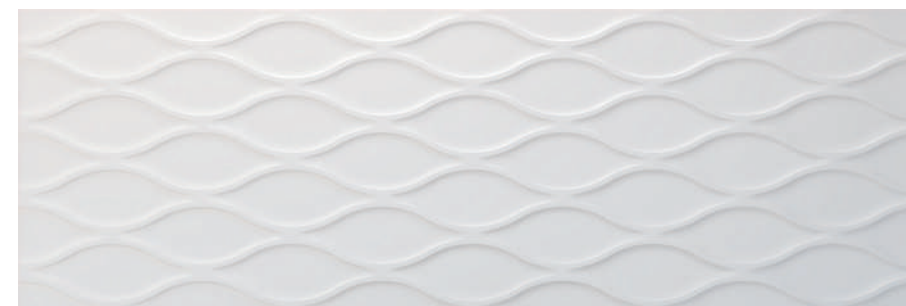

Pasta Blanca — White Body

Garden – Nacar RC
40x120 cm / 16"x48"

Garden – Copper RC
40x120 cm / 16"x48"

Garden – Silver RC
40x120 cm / 16"x48"

Garden – Silver Pink RC
40x120 cm / 16"x48"

Chain – White RC
40x120 cm / 16"x48"