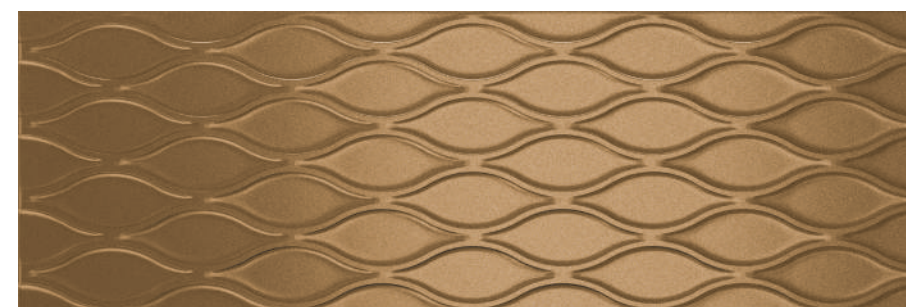

Chain – Black RC
40x120 cm / 16"x48"