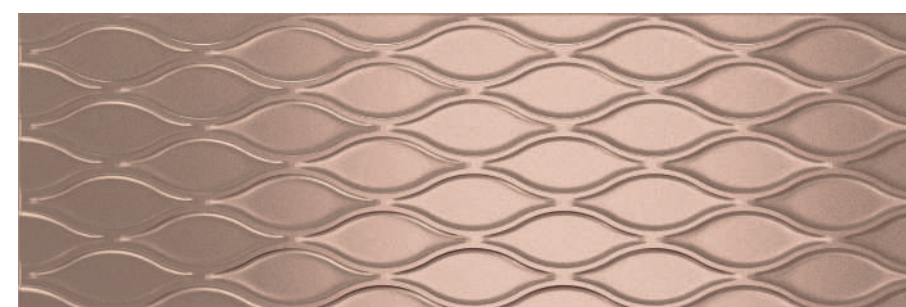

Chain – Silver RC
40x120 cm / 16"x48"

Chain – Silver Pink RC
40x120 cm / 16"x48"