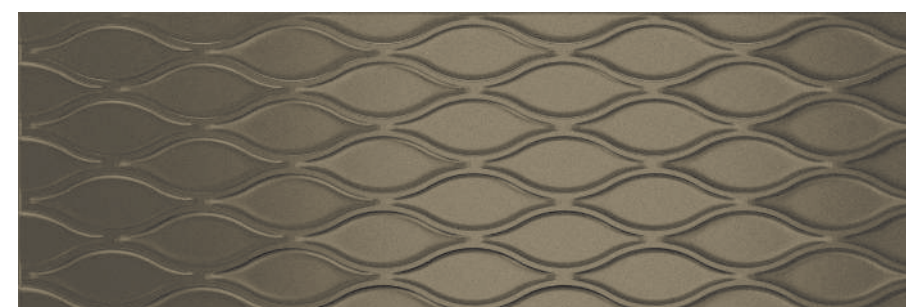

Chain – Copper RC
40x120 cm / 16"x48"