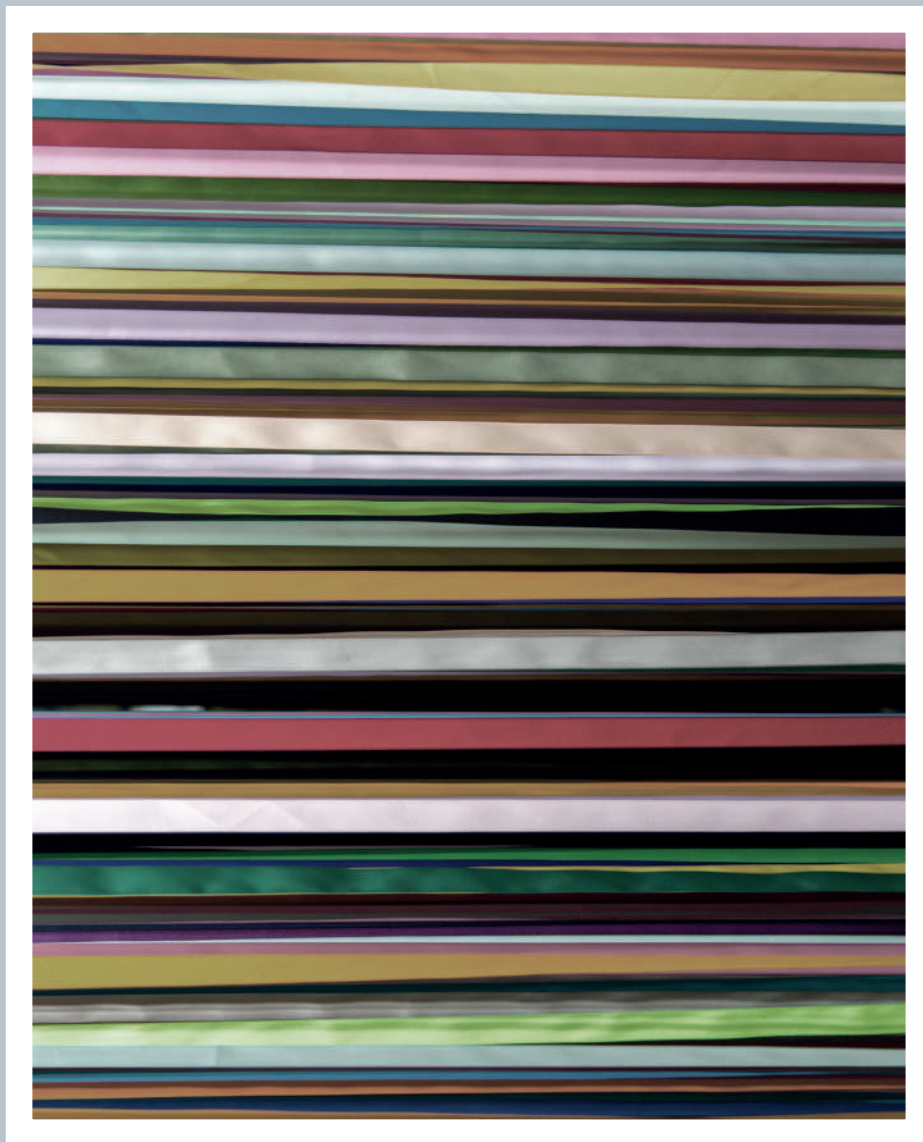

COLOURS COLLECTION

2022

SANCHIS HÔME

YOUR LIFE | YOUR HOME